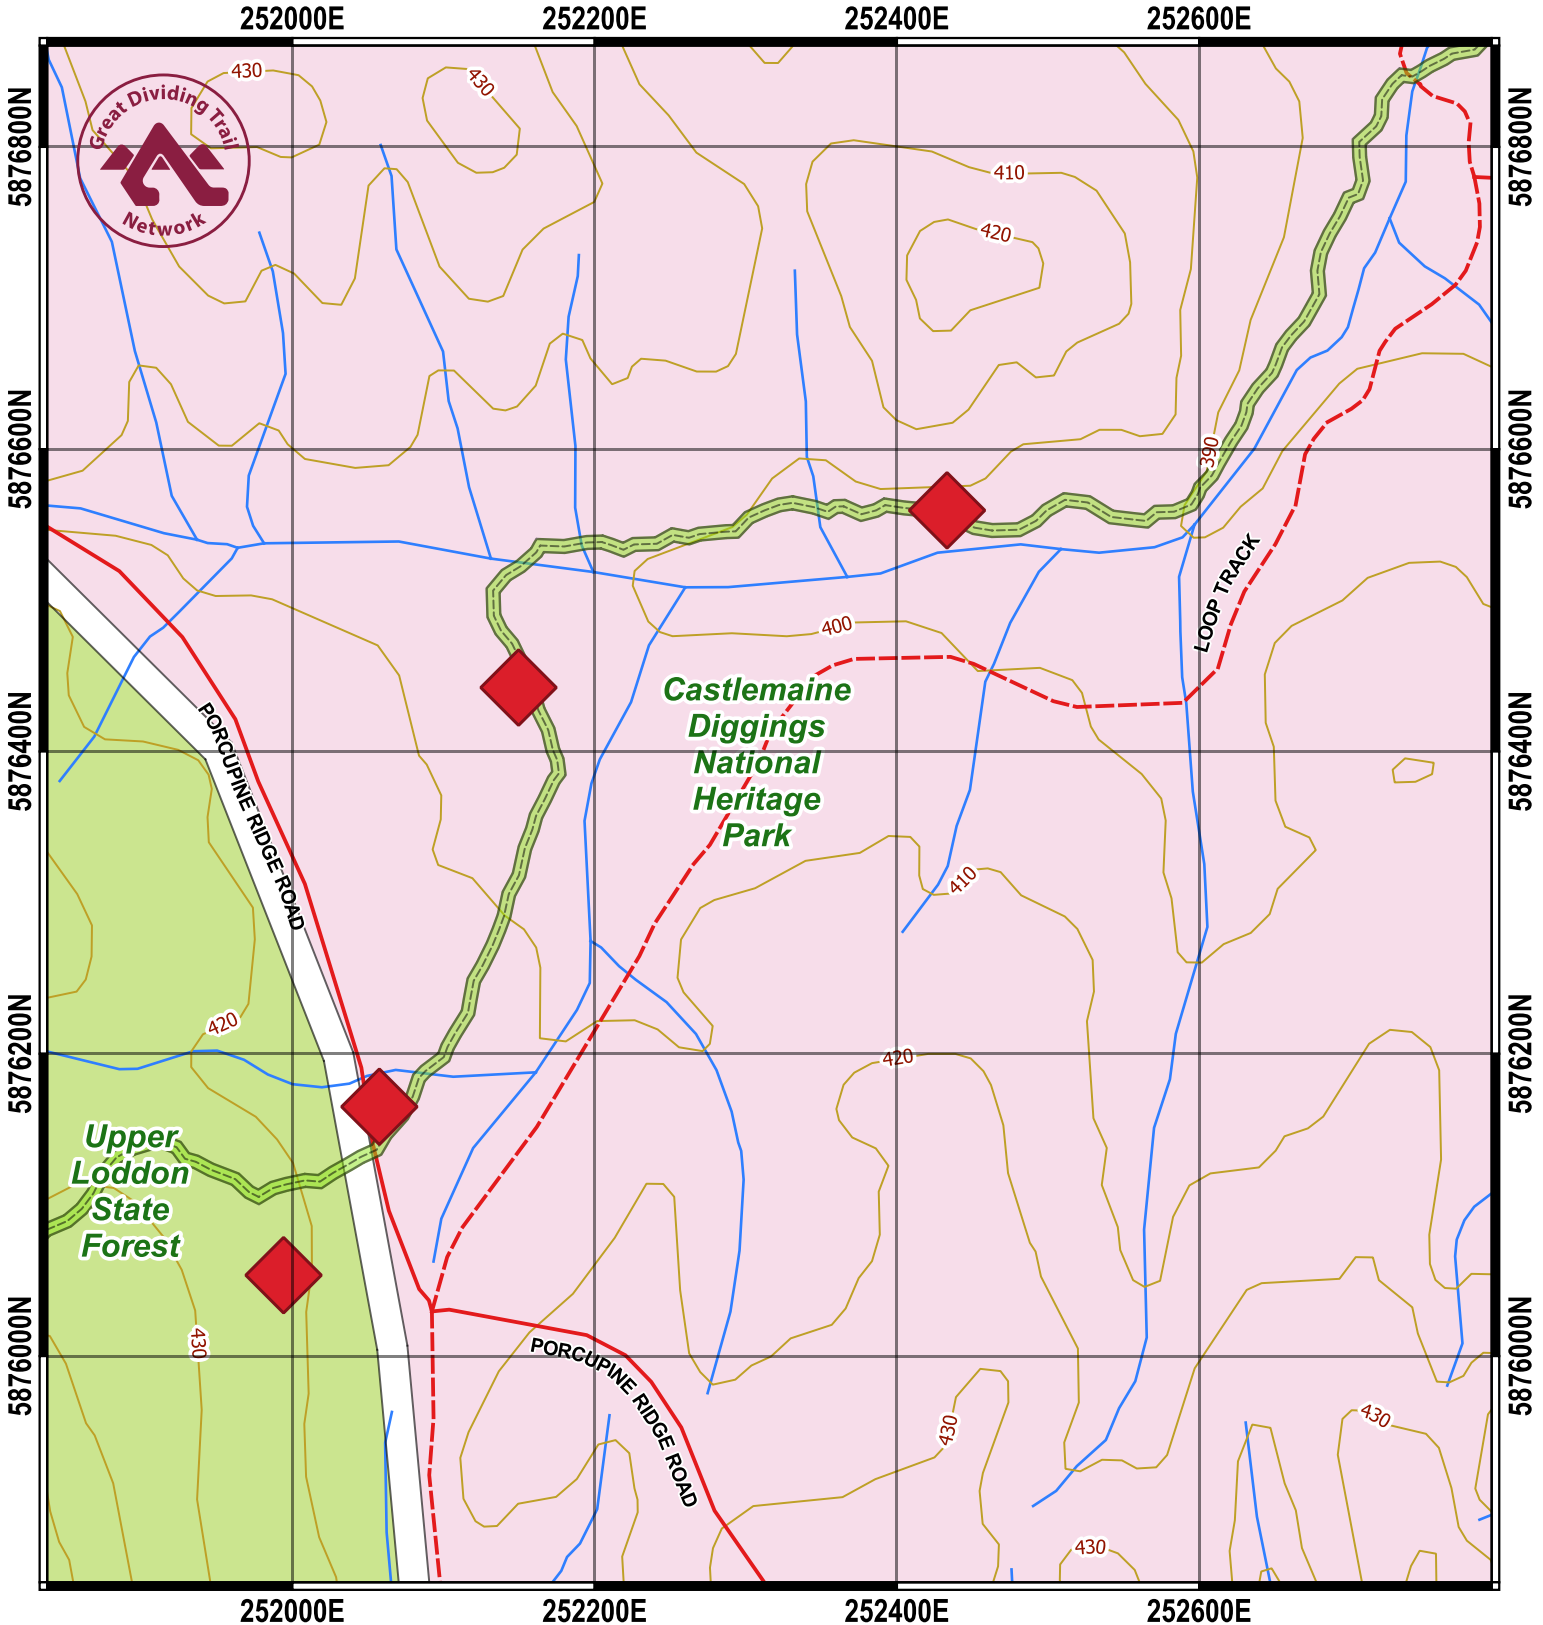

GOLDFIELDS TRACK

Phytophthora Infestation December 2023

	Goldfields Track - Shared Use
Public Land	
	Parks Victoria
	DEECA

 Phytophthora Sites

MGA2020 Zone 55

0 100 200 300 400 m

MGA2020 Zone 55 Coordinates